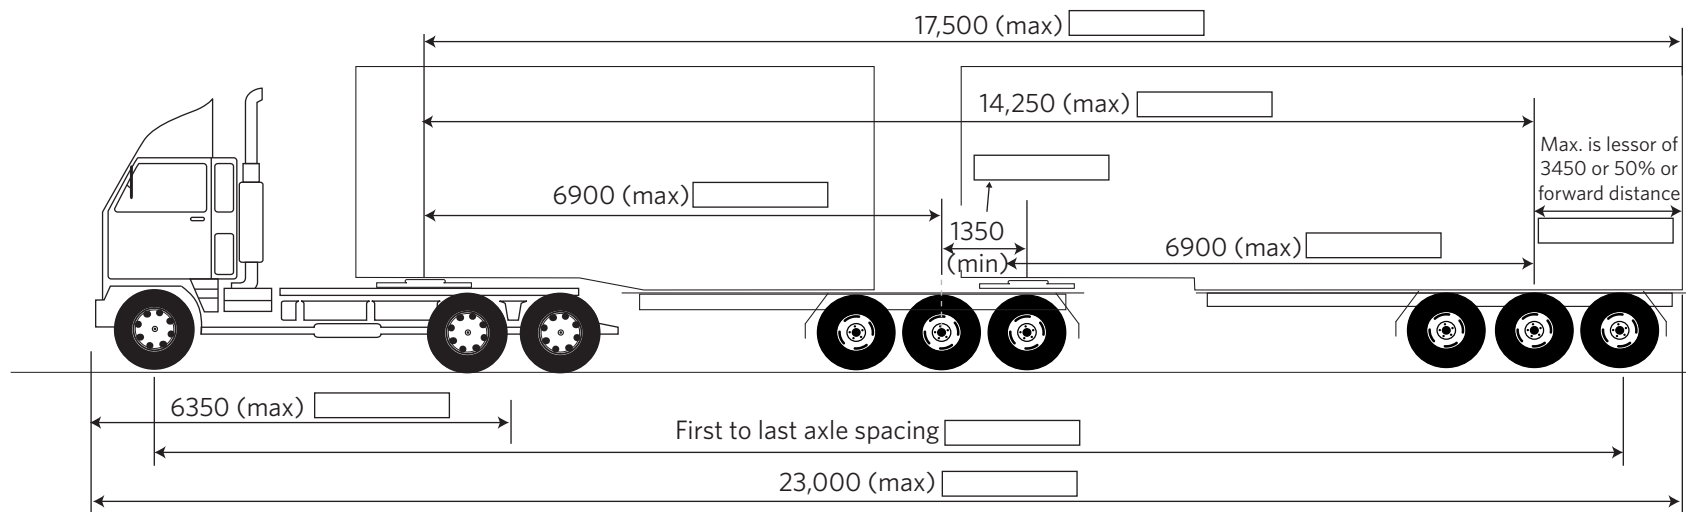

50MAX 23m 9/10-axle B-train long tractor

Note 1 Tractor can be 3-axle or 4-axle with twin steer