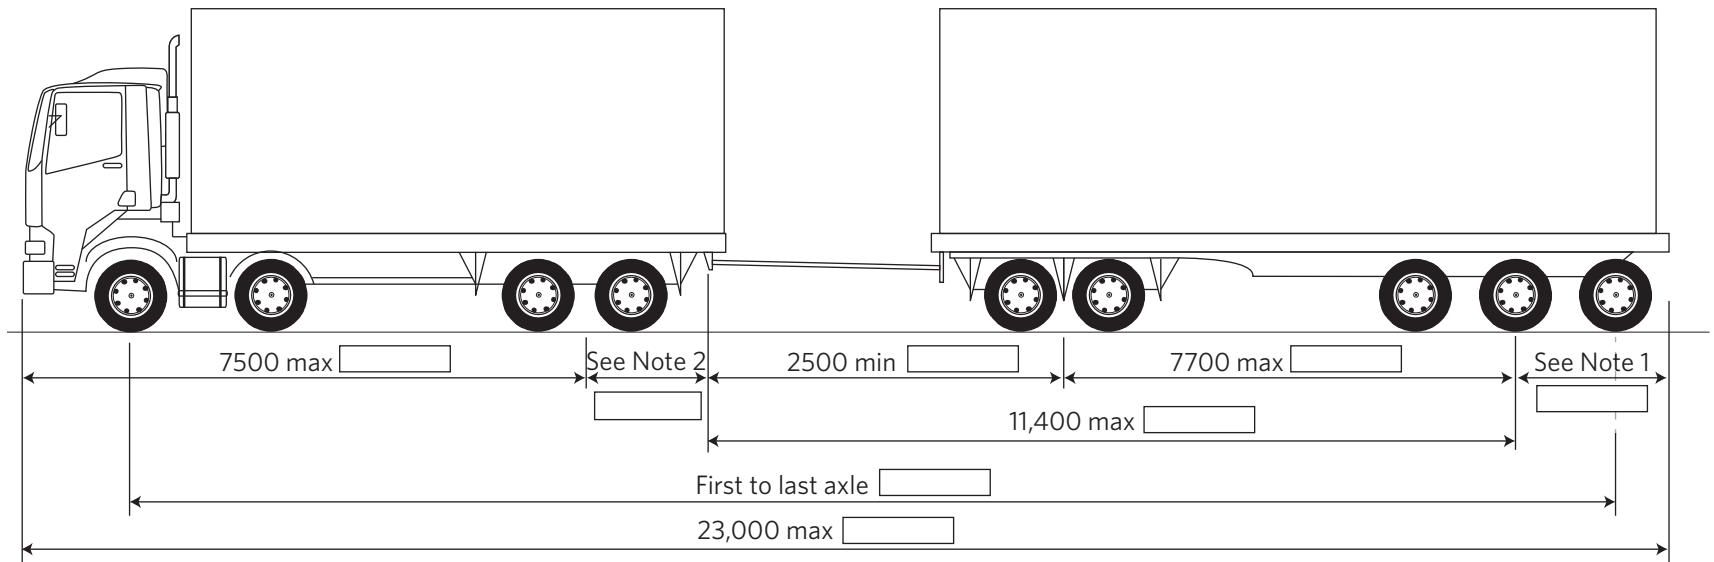

50MAX 23m 4-axle truck and 5-axle full trailer long drawbar

**Note 1** Maximum is lesser of 4300 or 50% of the wheelbase.

**Note 2** Minimum of 1750mm or maximum of 45% of the wheelbase.