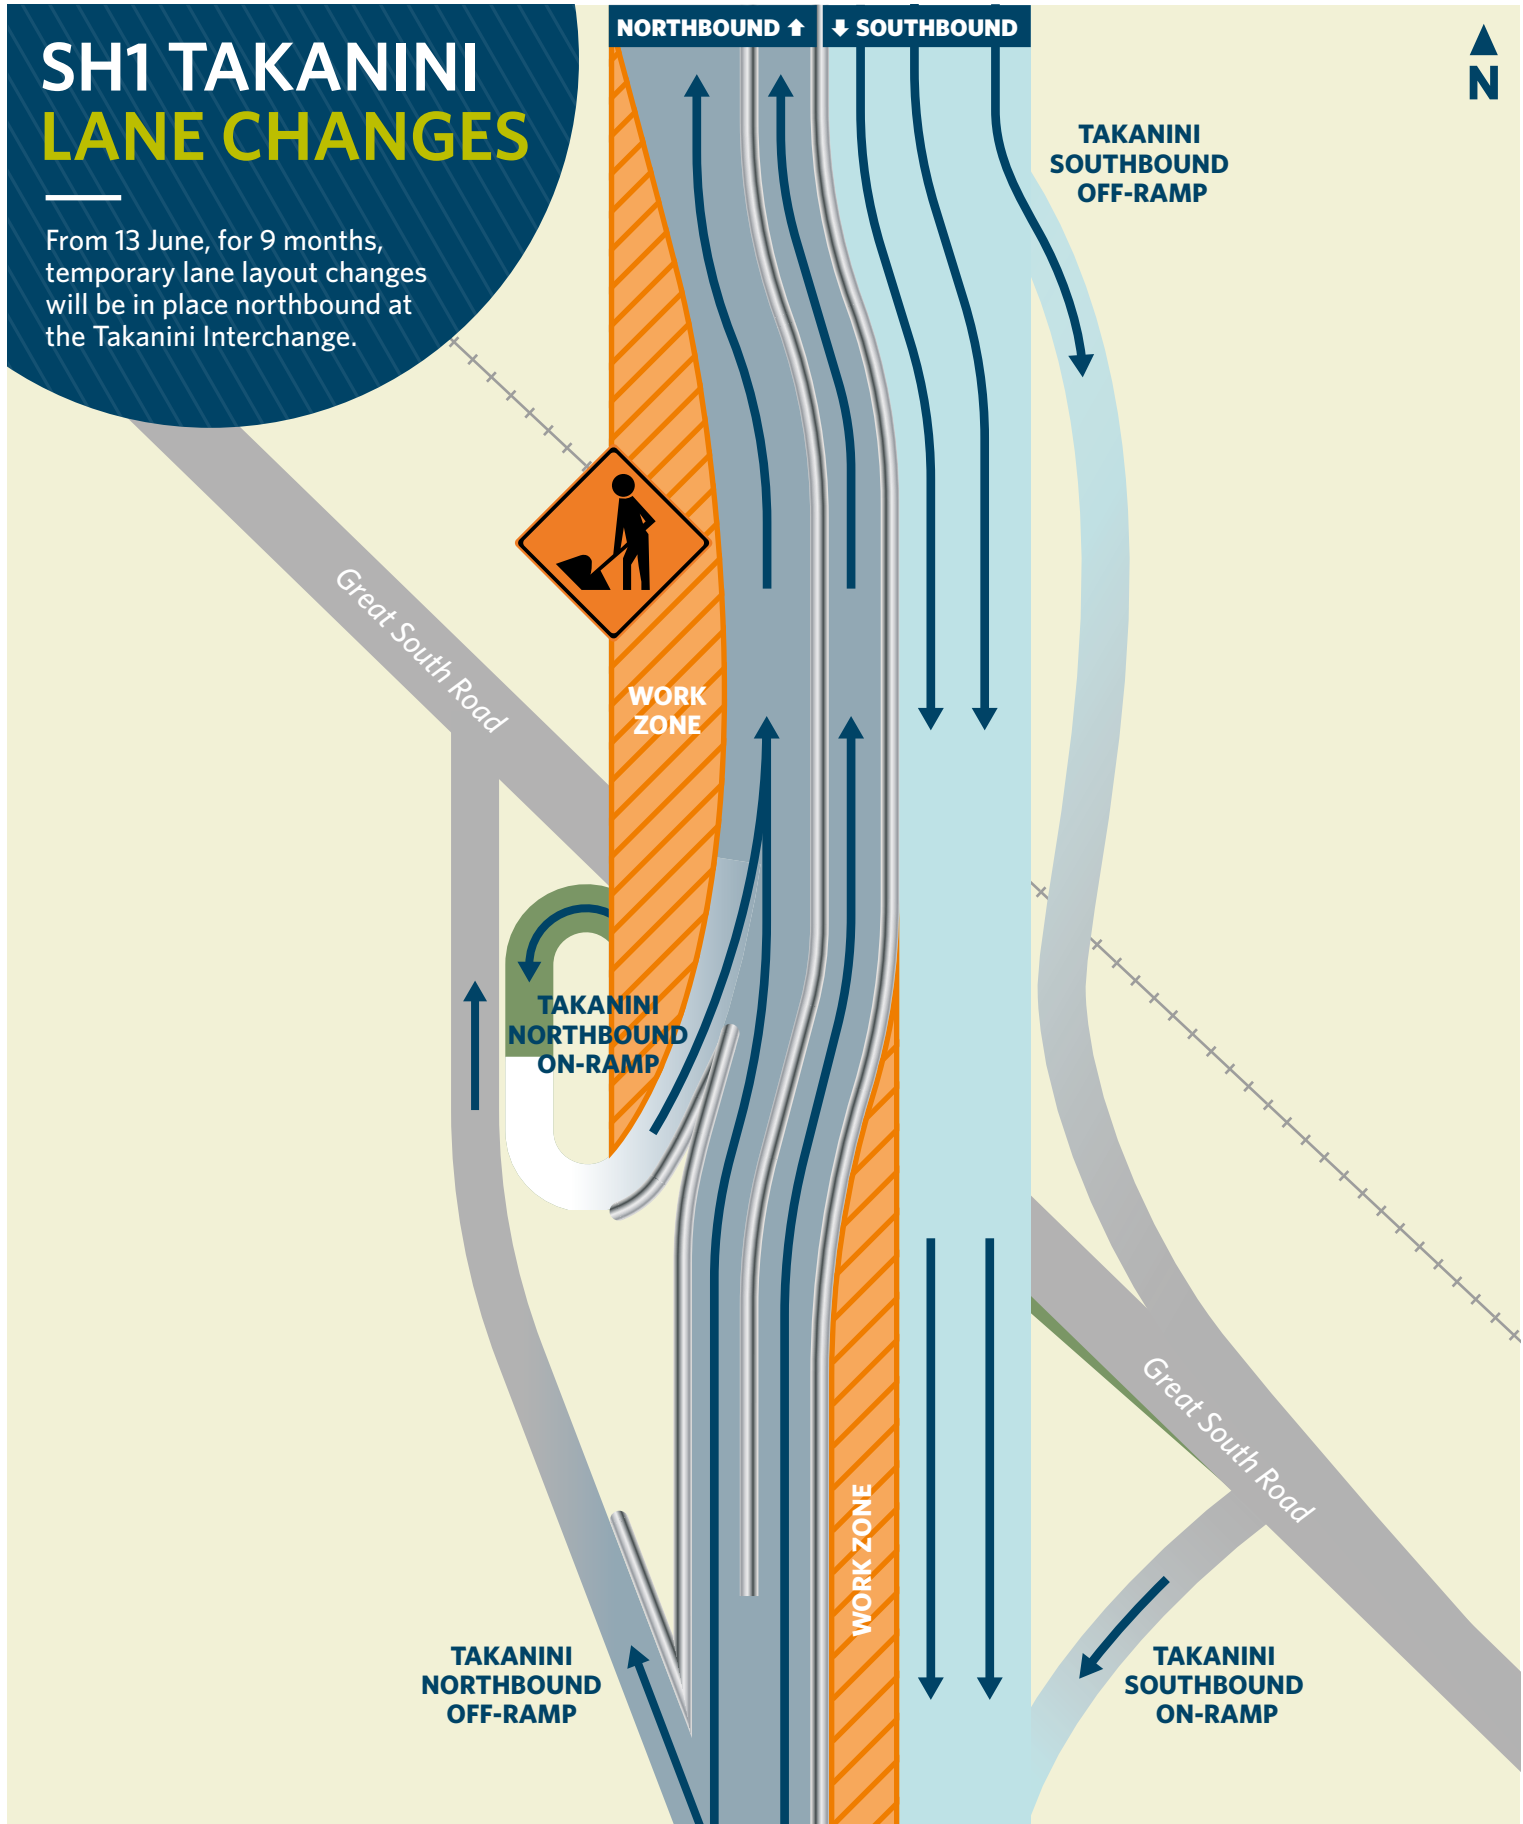

# SH1 TAKANINI LANE CHANGES

From 13 June, for 9 months, temporary lane layout changes will be in place northbound at the Takanini Interchange.

## NEW LANE LAYOUT FROM 13 JUNE