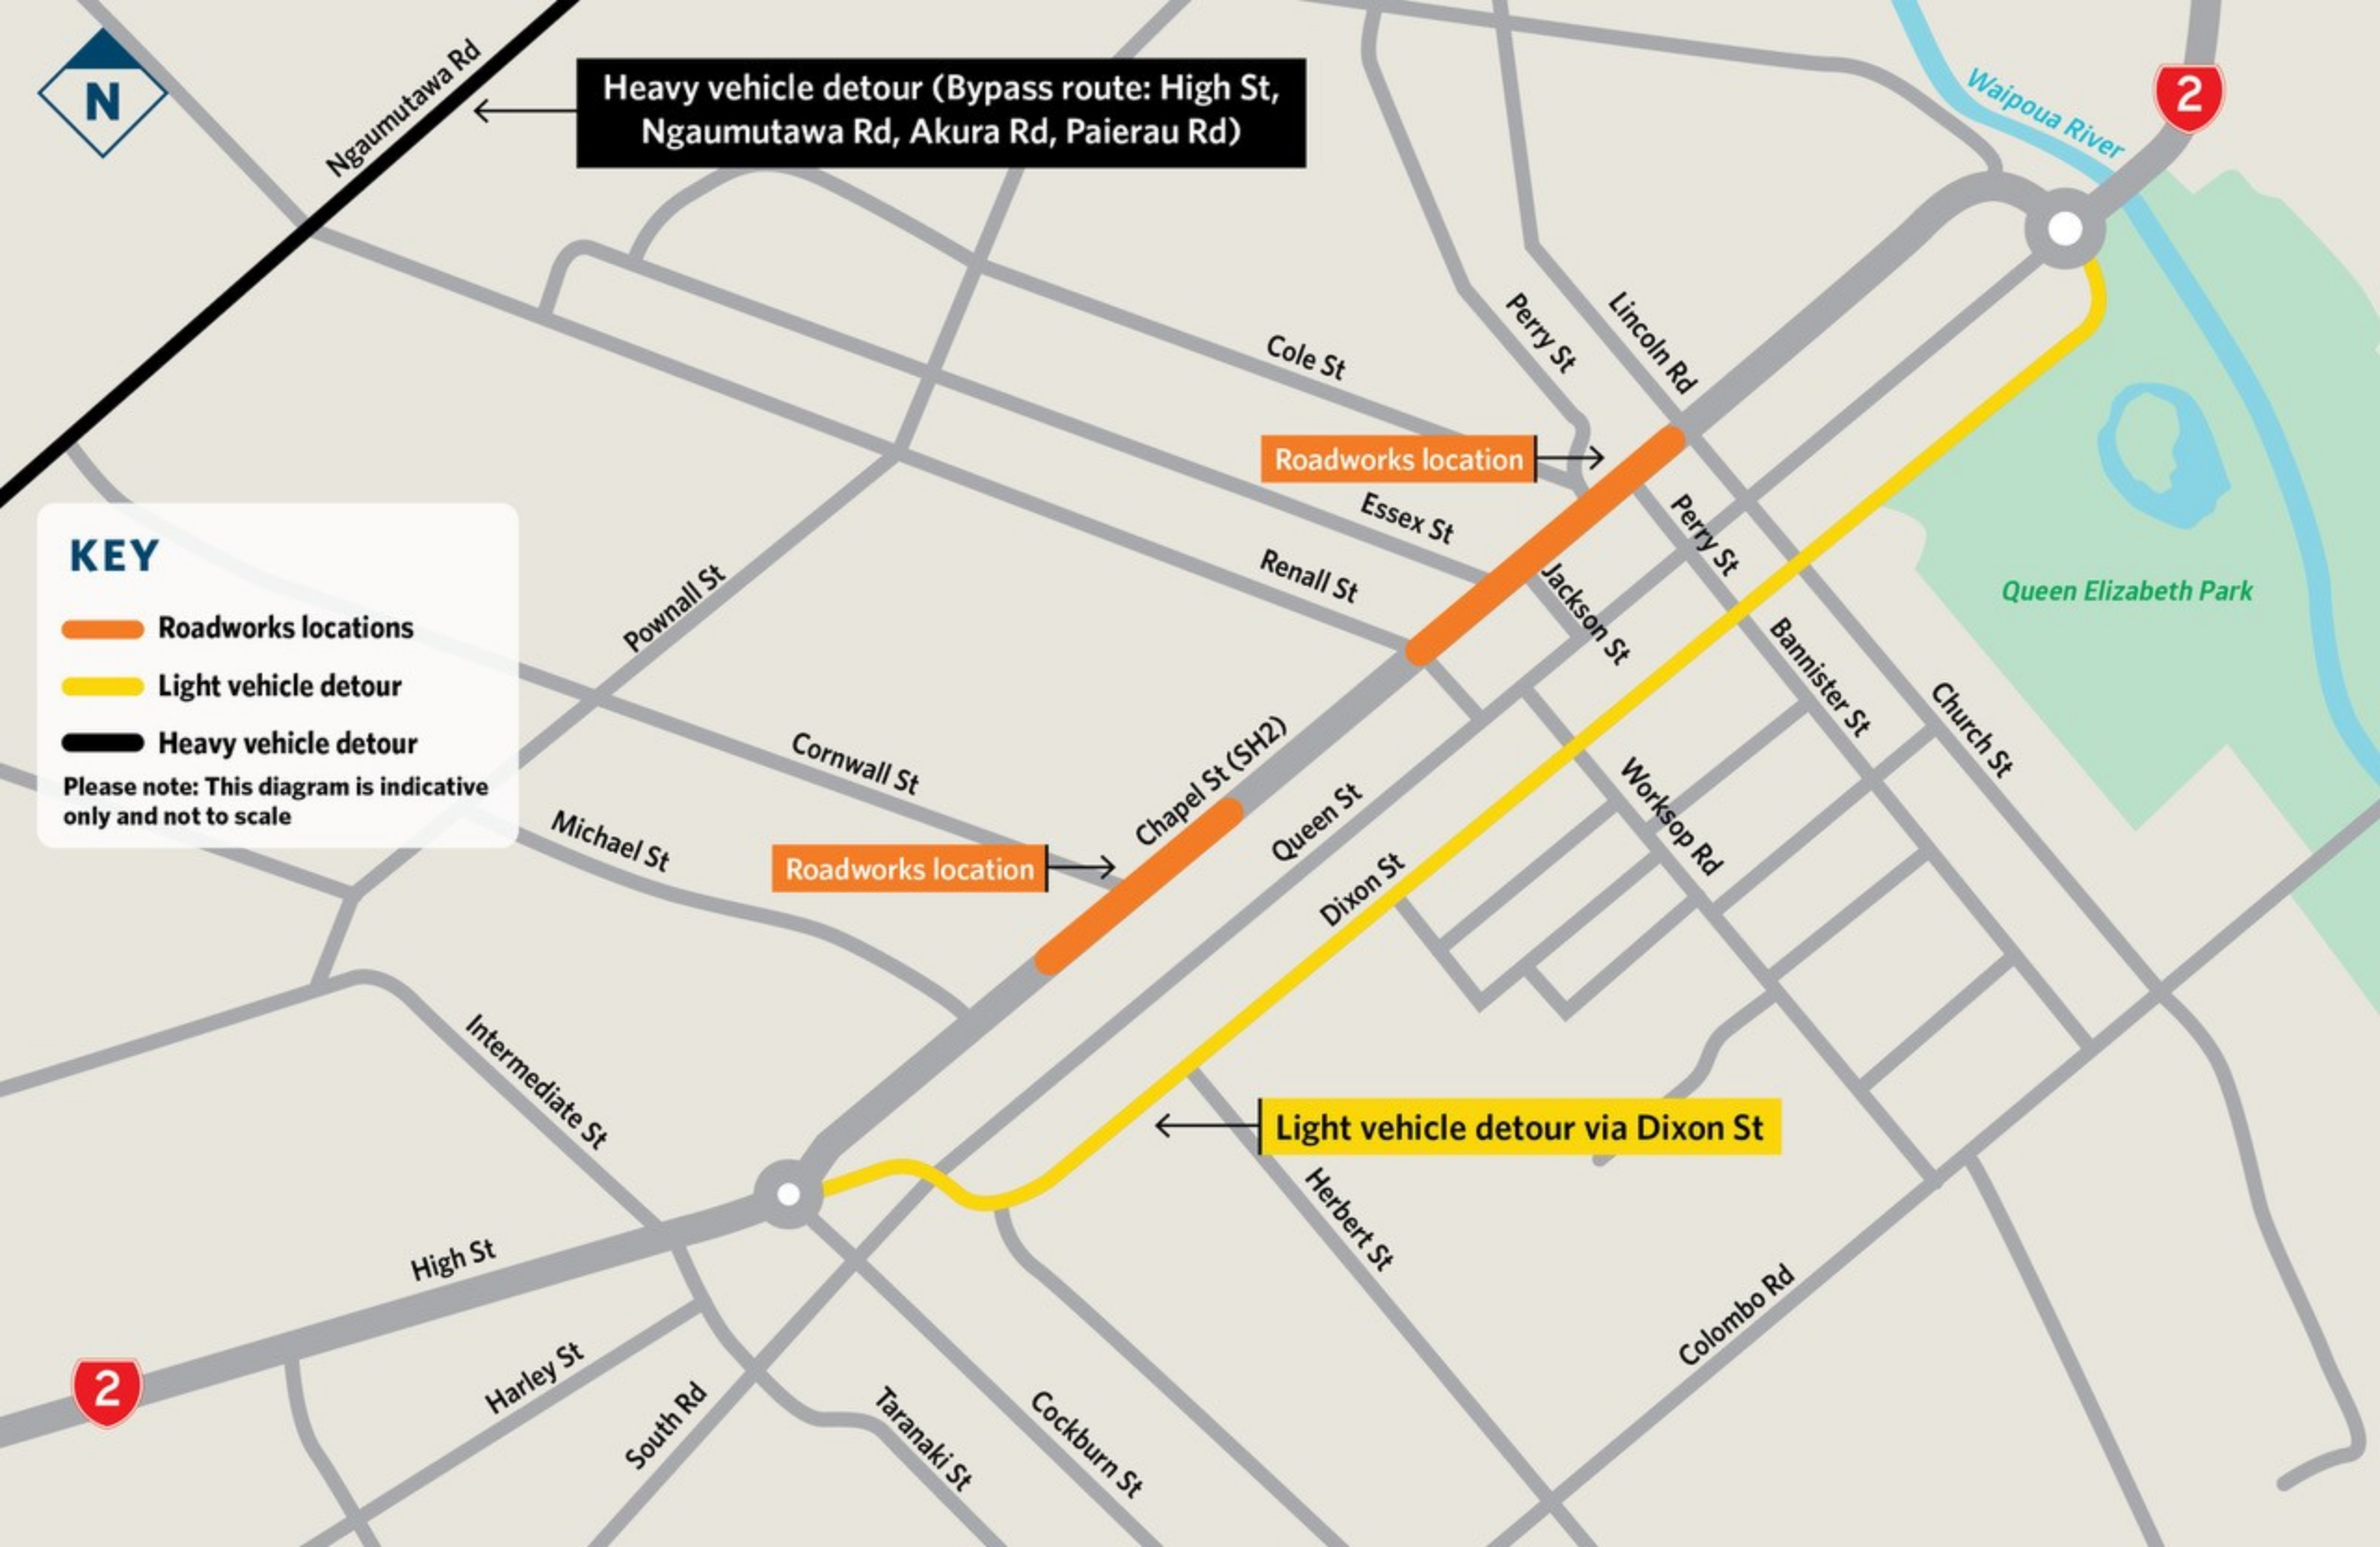

Heavy vehicle detour (Bypass route: High St, Ngaumutawa Rd, Akura Rd, Paierau Rd)

**KEY**

-  Roadworks locations
-  Light vehicle detour
-  Heavy vehicle detour

Please note: This diagram is indicative only and not to scale

Roadworks location

Roadworks location

Light vehicle detour via Dixon St