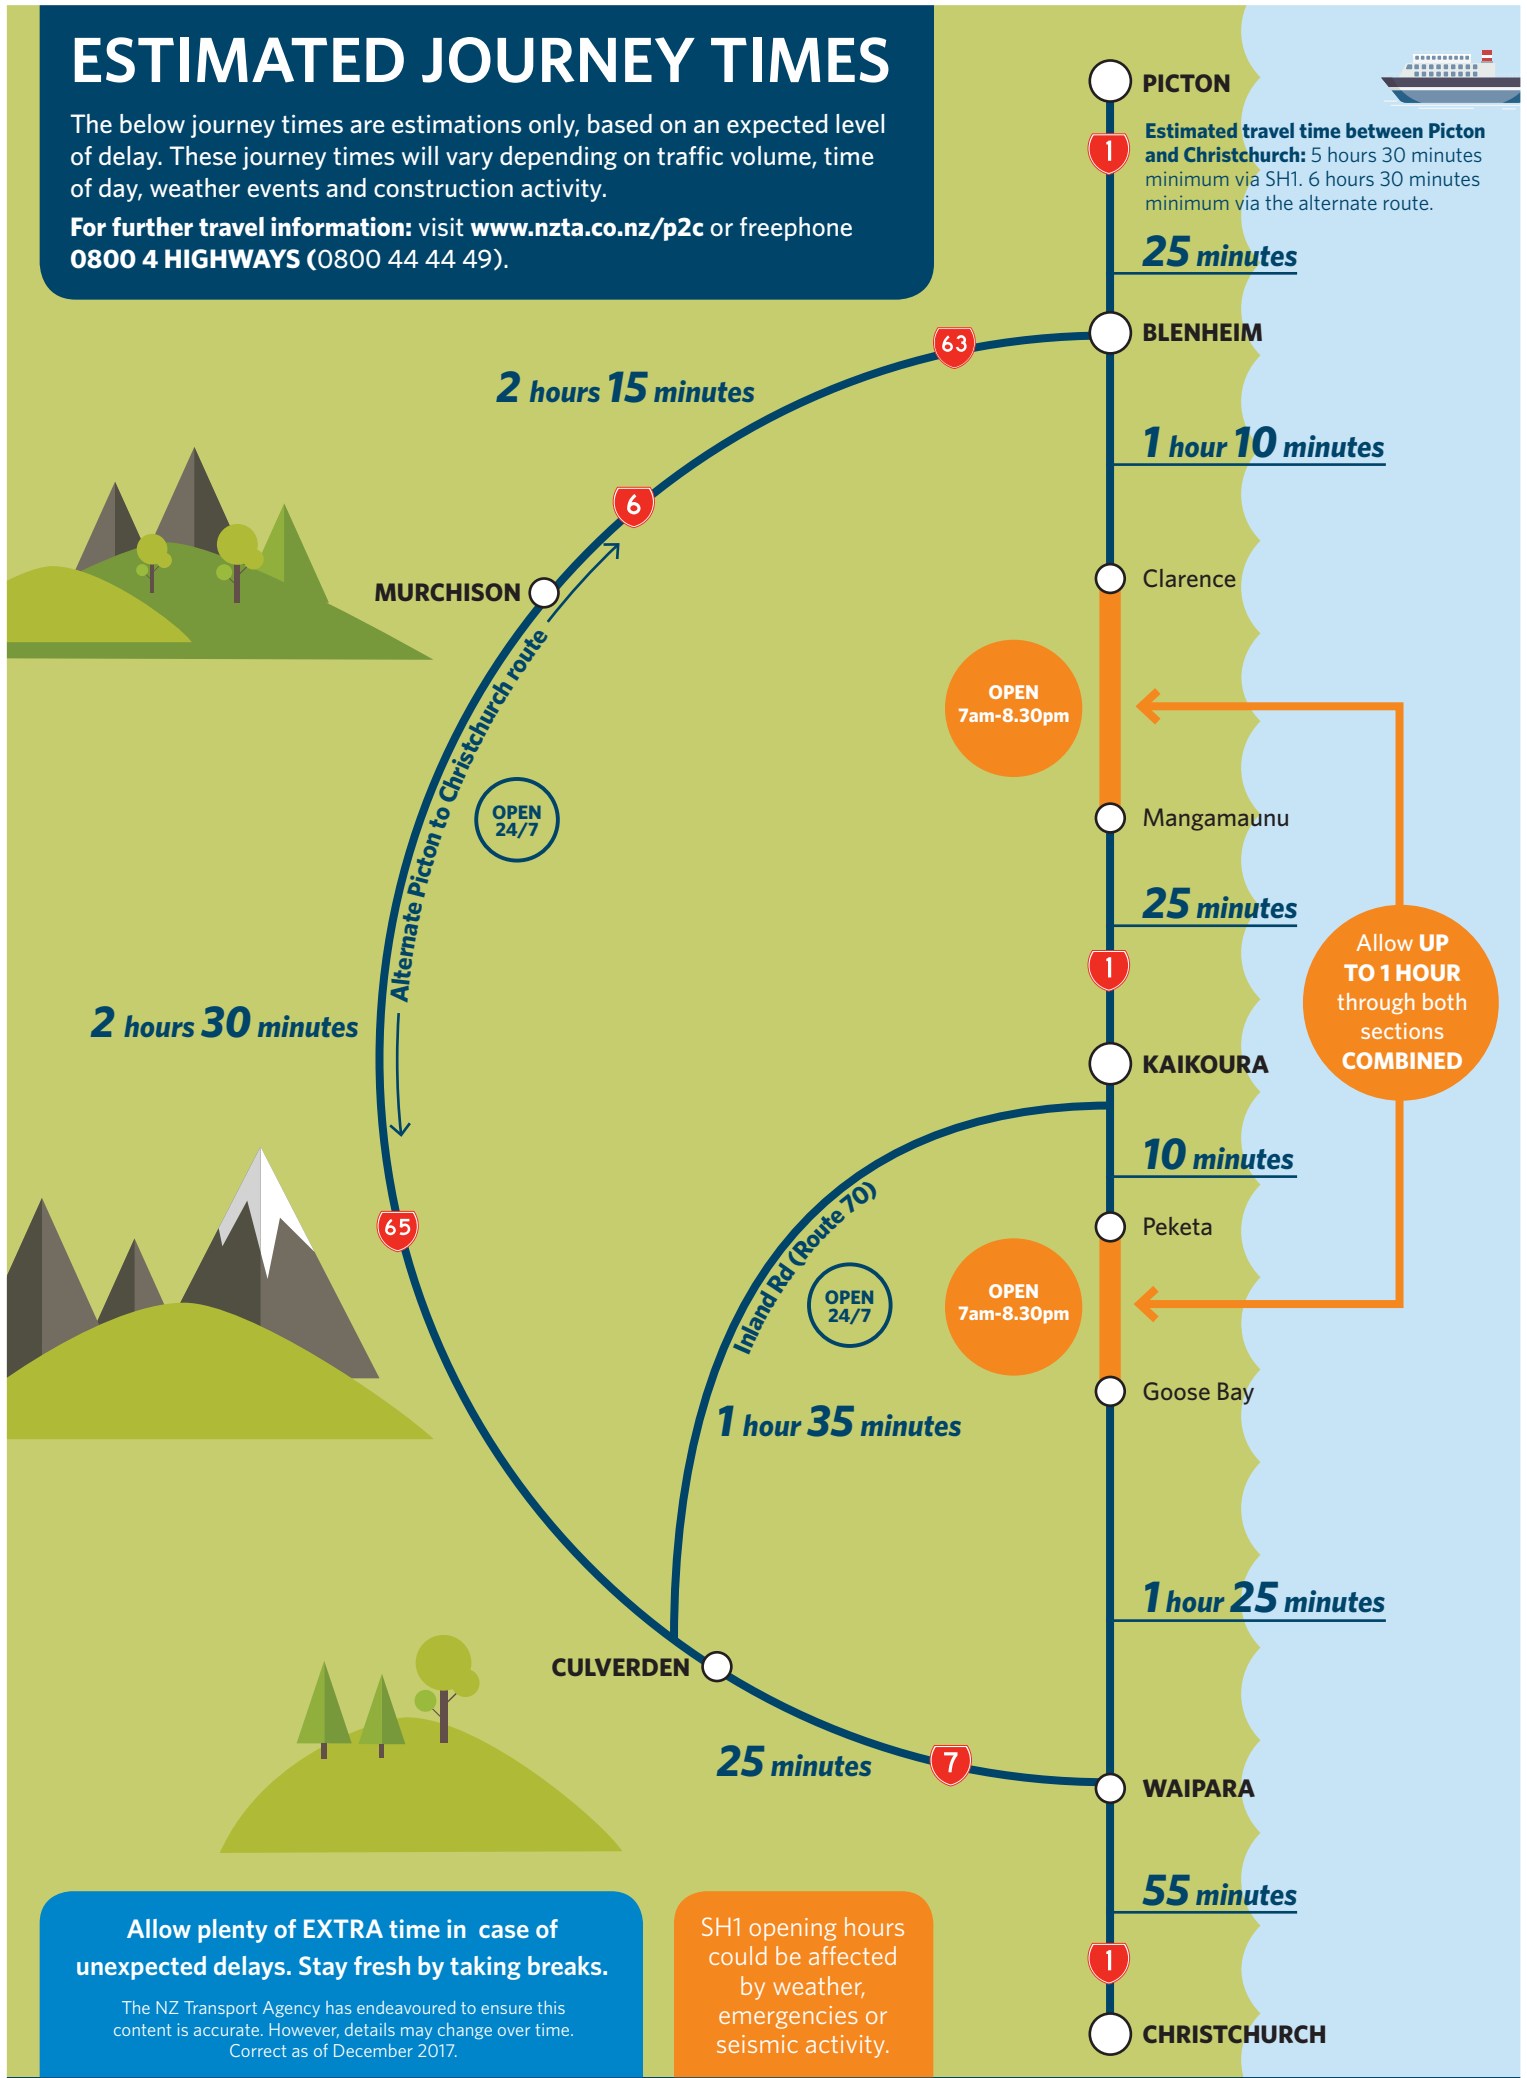

ESTIMATED JOURNEY TIMES

The below journey times are estimations only, based on an expected level of delay. These journey times will vary depending on traffic volume, time of day, weather events and construction activity.

For further travel information: visit www.nzta.co.nz/p2c or freephone 0800 4 HIGHWAYS (0800 44 44 49).

Allow plenty of EXTRA time in case of unexpected delays. Stay fresh by taking breaks.

The NZ Transport Agency has endeavoured to ensure this content is accurate. However, details may change over time. Correct as of December 2017.

SH1 opening hours could be affected by weather, emergencies or seismic activity.