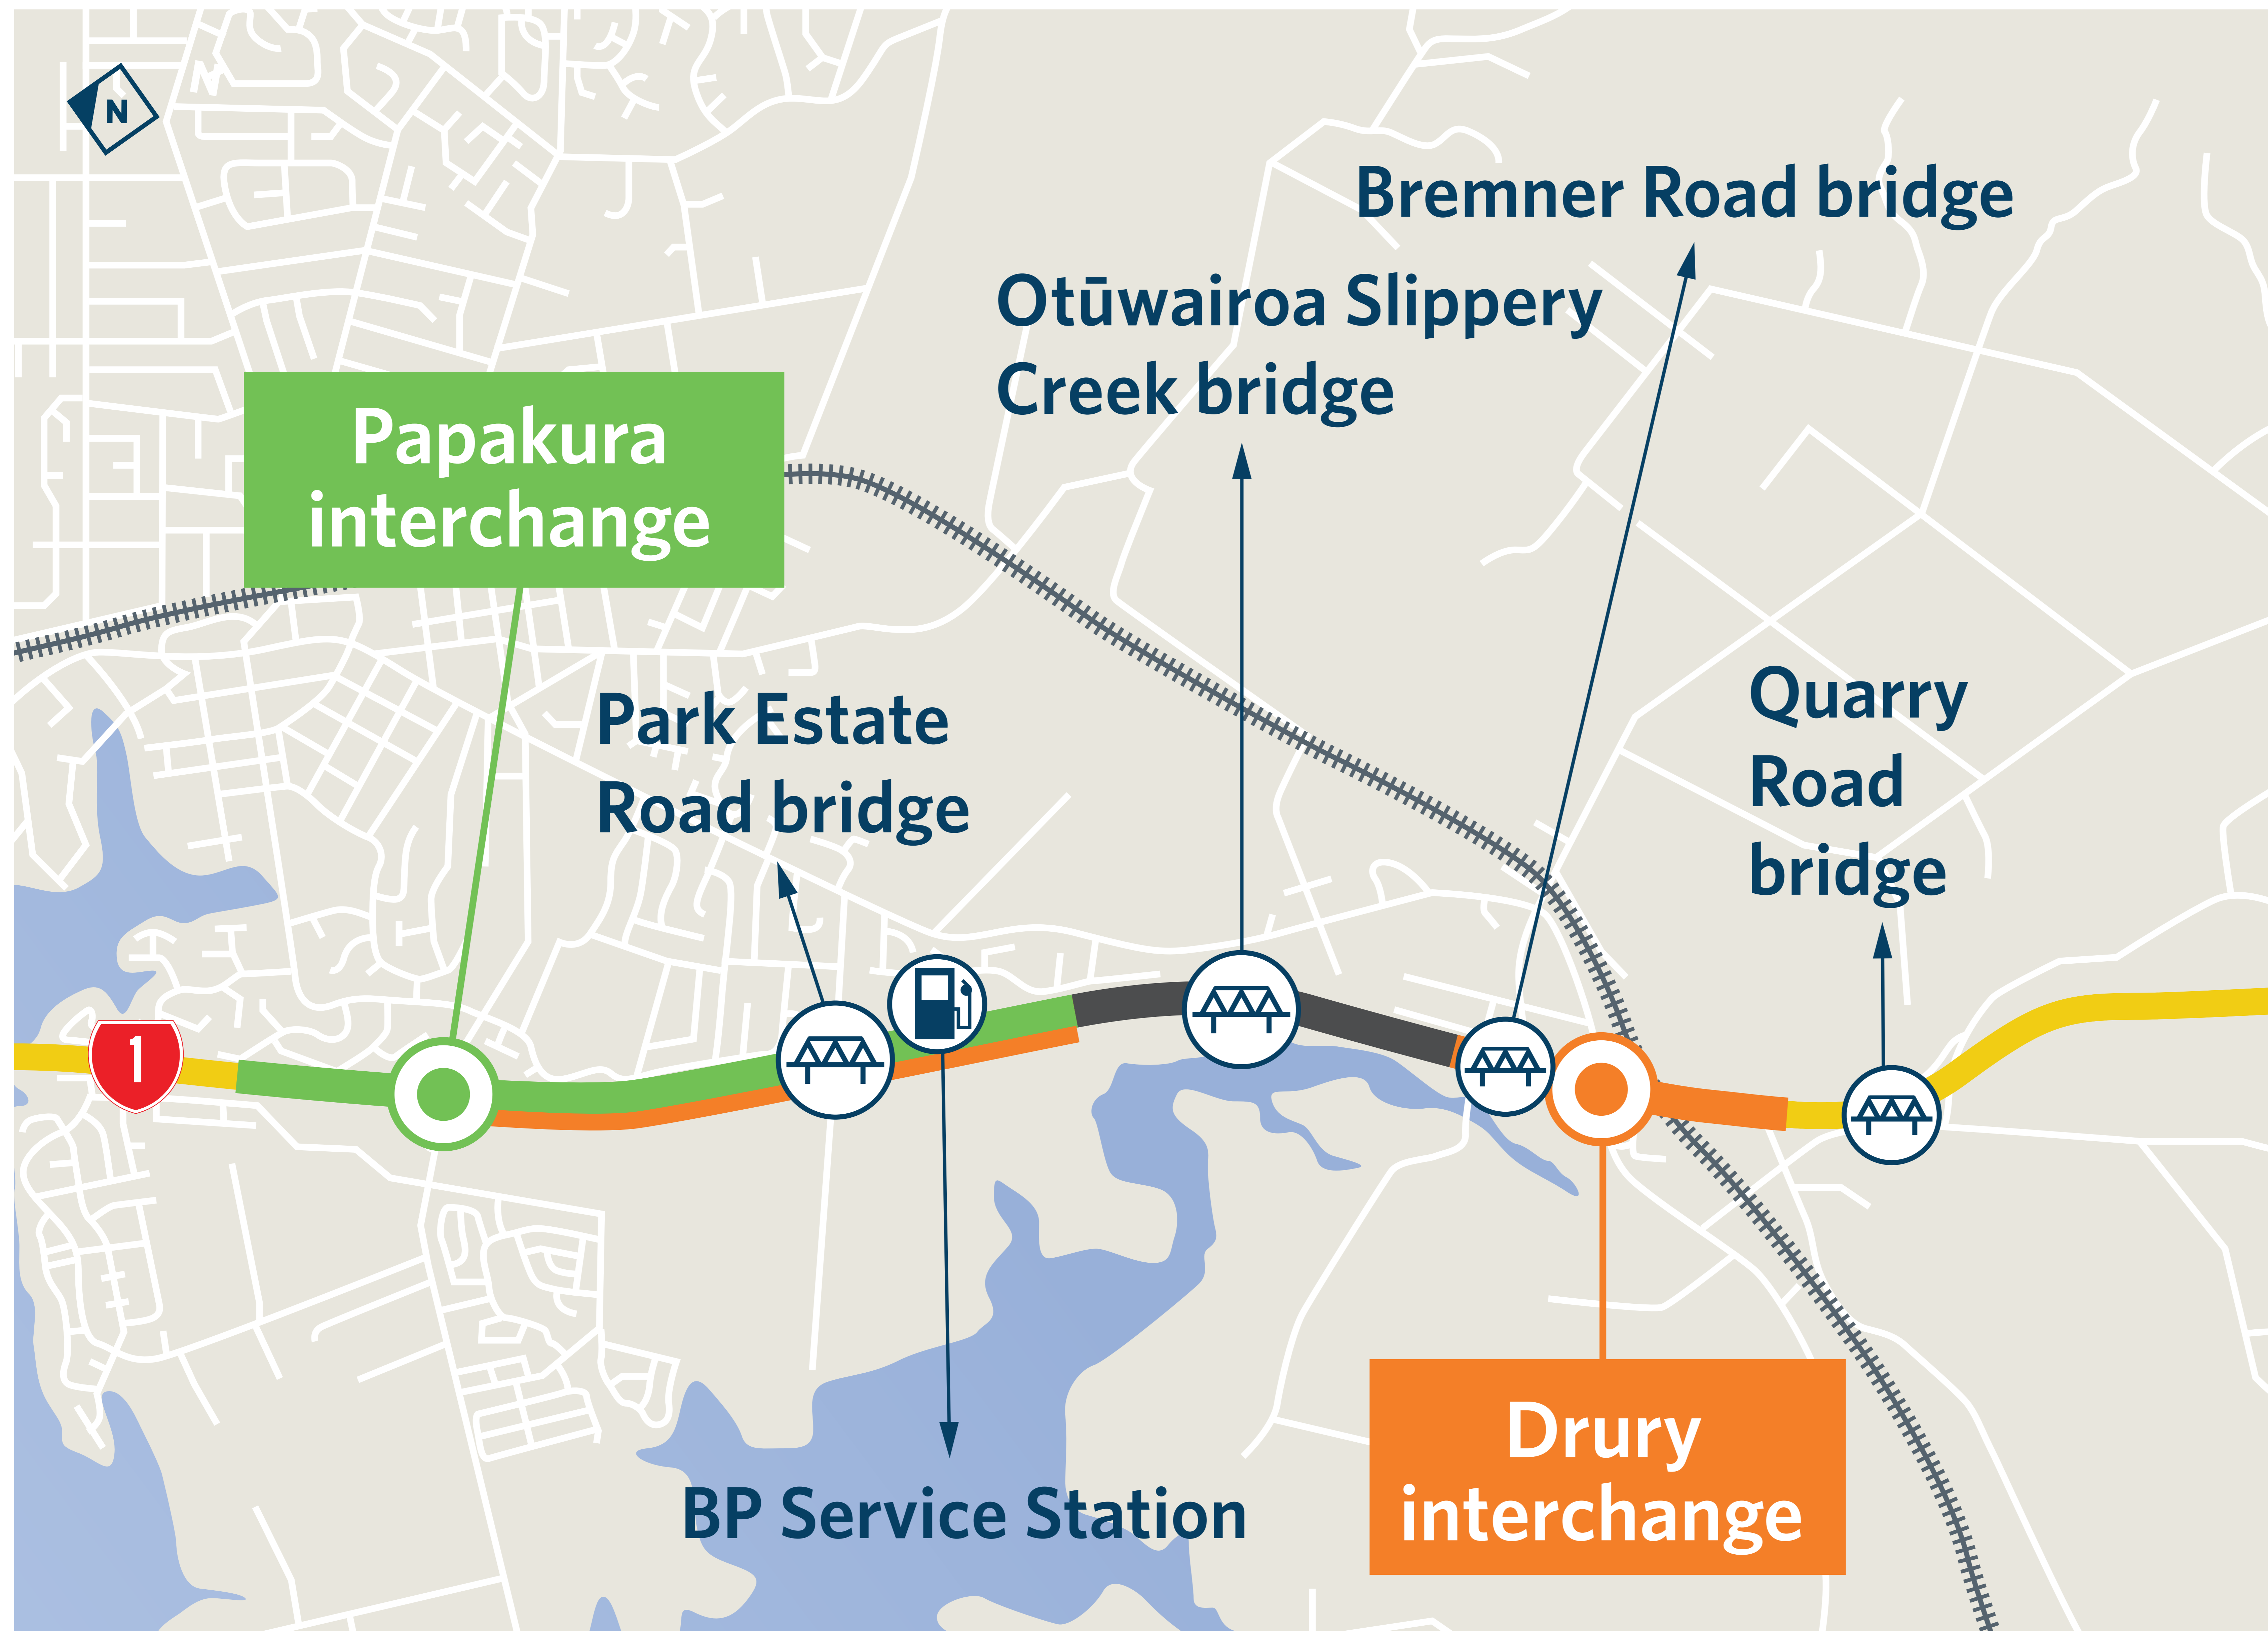

SH1 Papakura to Drury Stage 1

July 2021

MAP LEGEND:

- Stage 1A - Under Construction
- Stage 1B1 - Consent lodged. Construction to start in 2022
- Stage 1B2 - Consent to be lodged in 2022. Construction start date to be confirmed
- State Highway 1
- Rail line