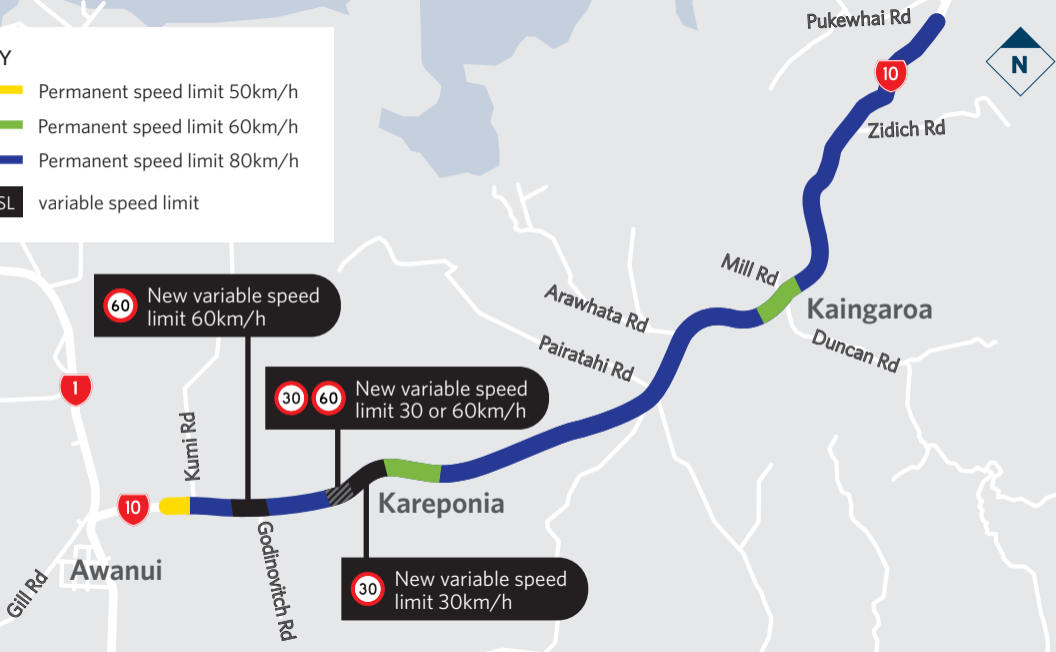

KEY

 Permanent speed limit 50km/h

 Permanent speed limit 60km/h

 Permanent speed limit 80km/h

 VSL variable speed limit

 New variable speed limit 60km/h

  New variable speed limit 30 or 60km/h

 New variable speed limit 30km/h