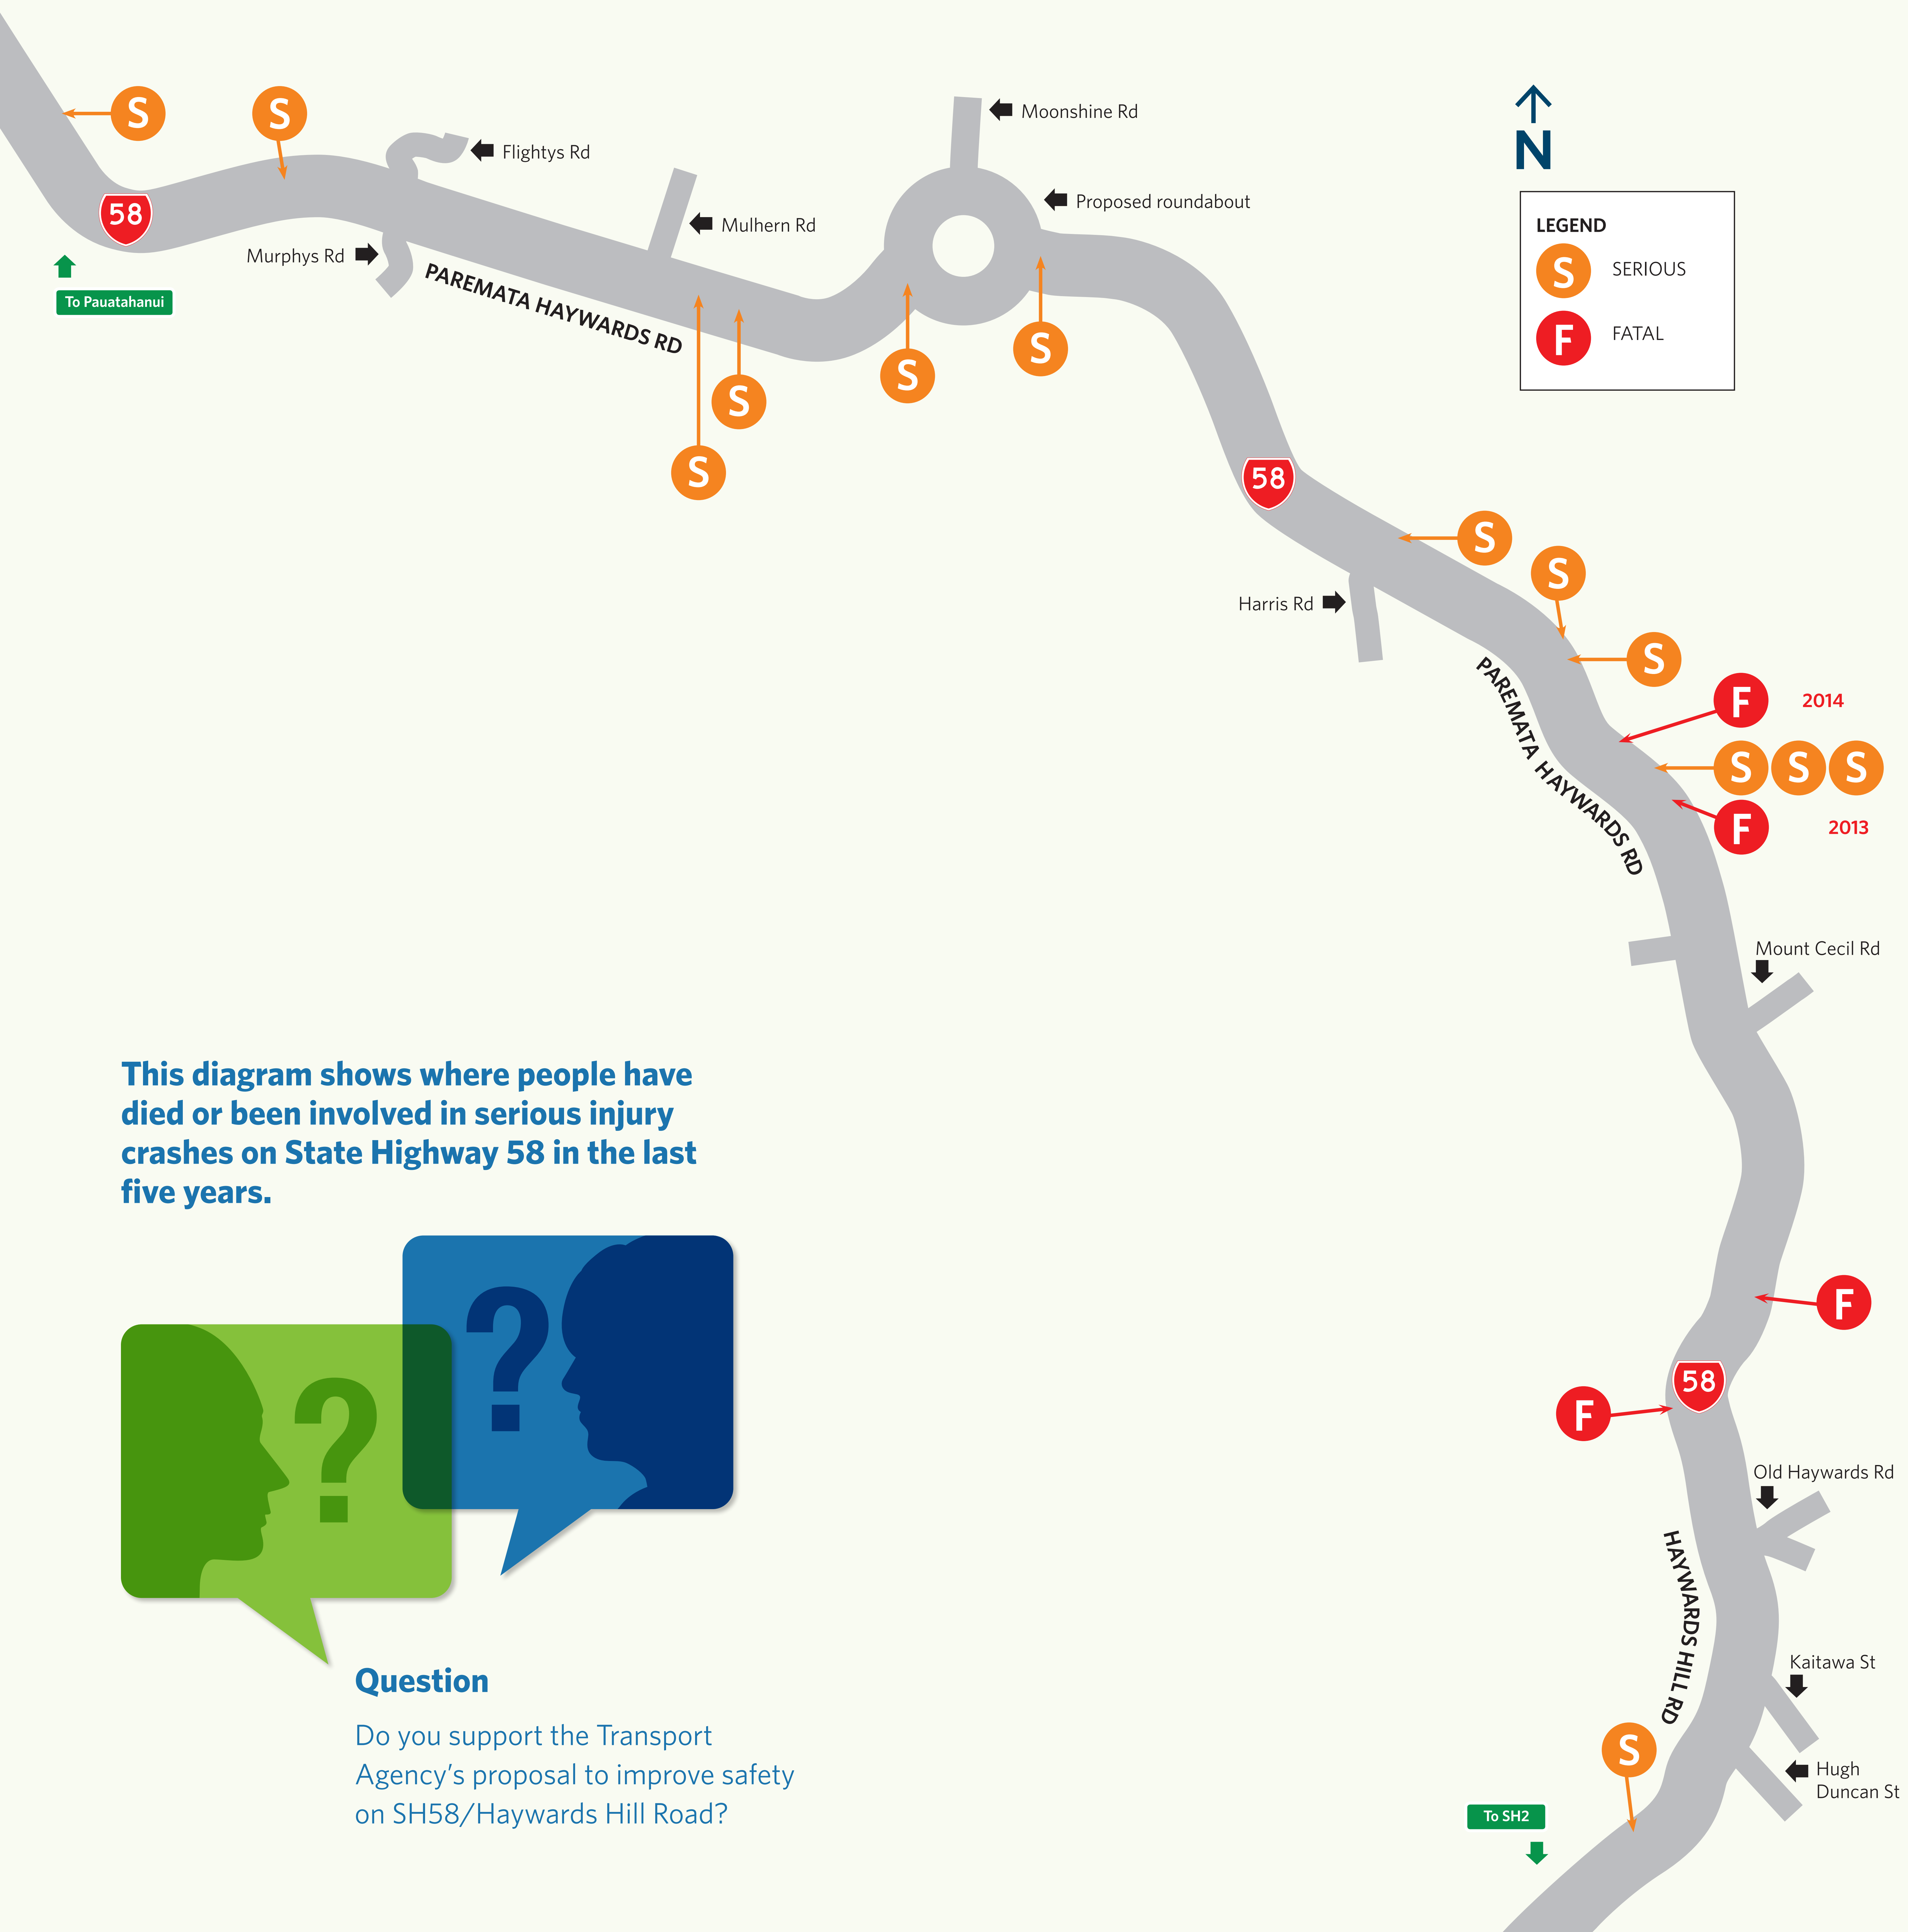

# State Highway 58's safety record

Safety improvements 

This diagram shows where people have died or been involved in serious injury crashes on State Highway 58 in the last five years.

**Question**

Do you support the Transport Agency's proposal to improve safety on SH58/Haywards Hill Road?