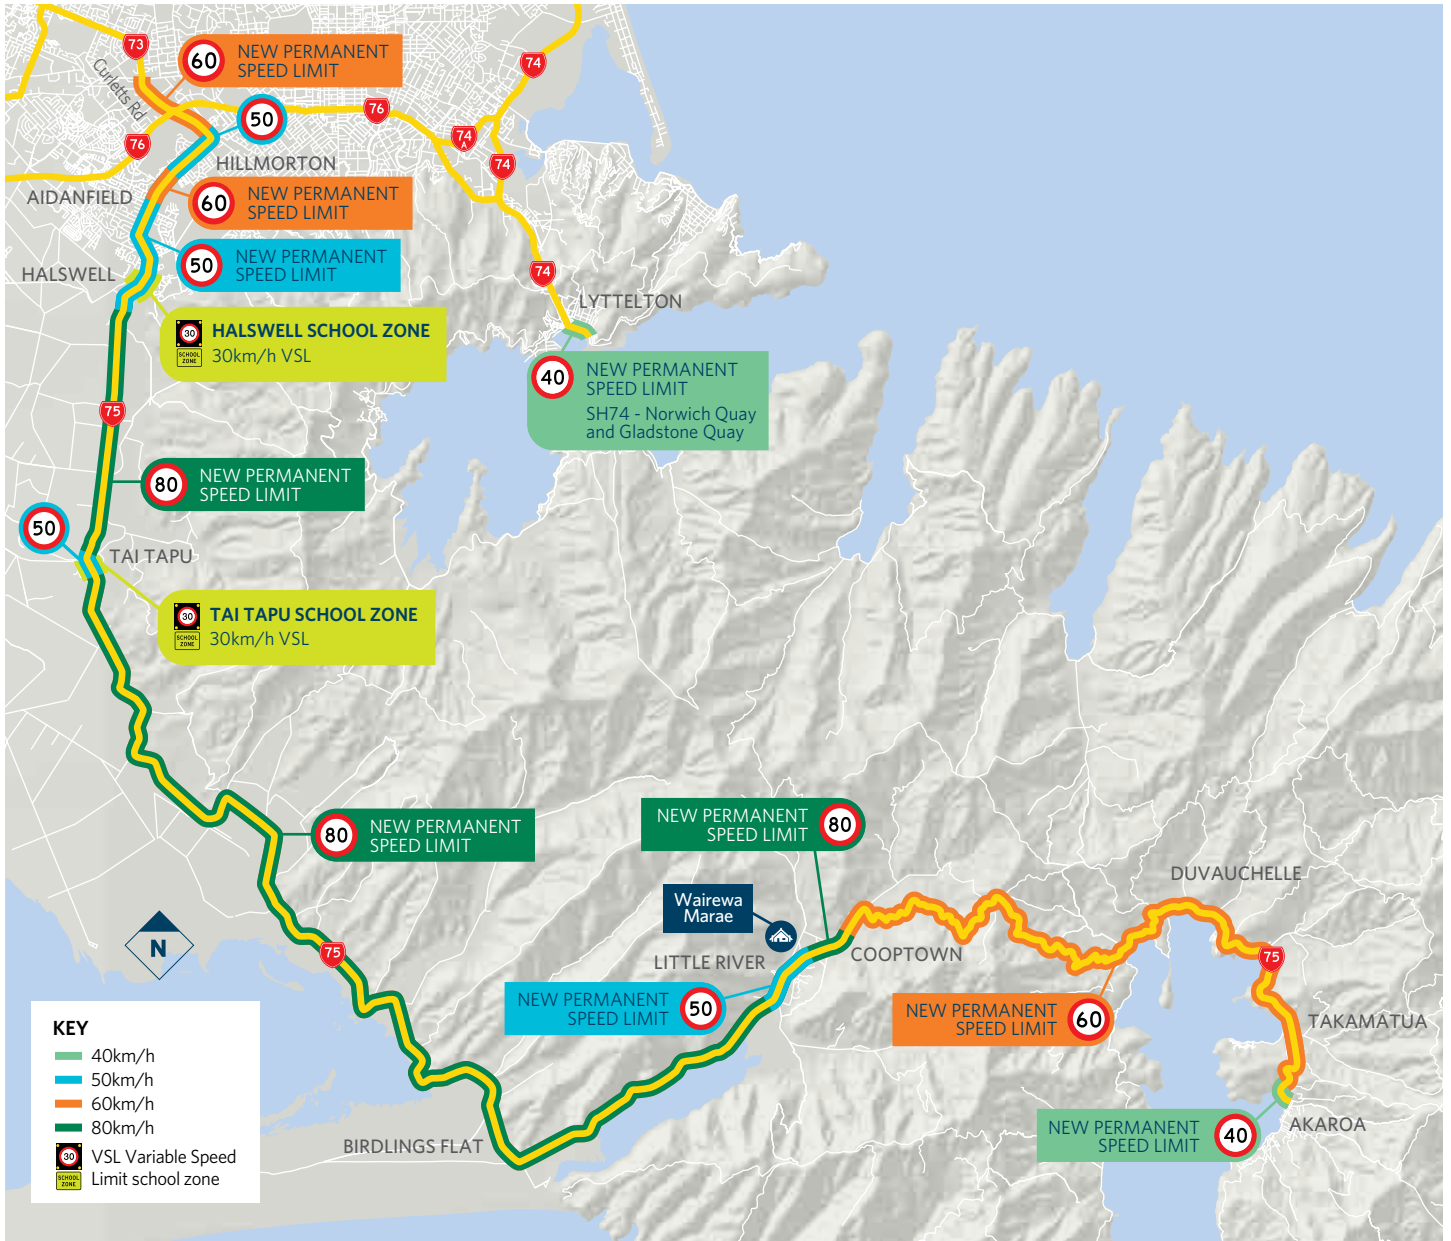

New speeds

State Highways 73/75 Christchurch to Akaroa

State Highway 74 Lyttelton, Norwich Quay/Gladstone Quay

Electronic Variable Speed Limit school zone signs

These signs display an enforceable speed limit that can be activated during peak school traffic times.

The school zone speed limit may operate from 35 minutes before school until the start of school, and from 20 minutes at the end of school, beginning no earlier than 5 minutes before the end of school.

It may also operate for 10 minutes at any other time when vehicles are entering or leaving school grounds or there is pedestrian or cycle activity on the road outside school. When the school zone is active, the speed limit is 30km/h and will be displayed on an electronic sign. At all other times, the speed limit is 50km/h.