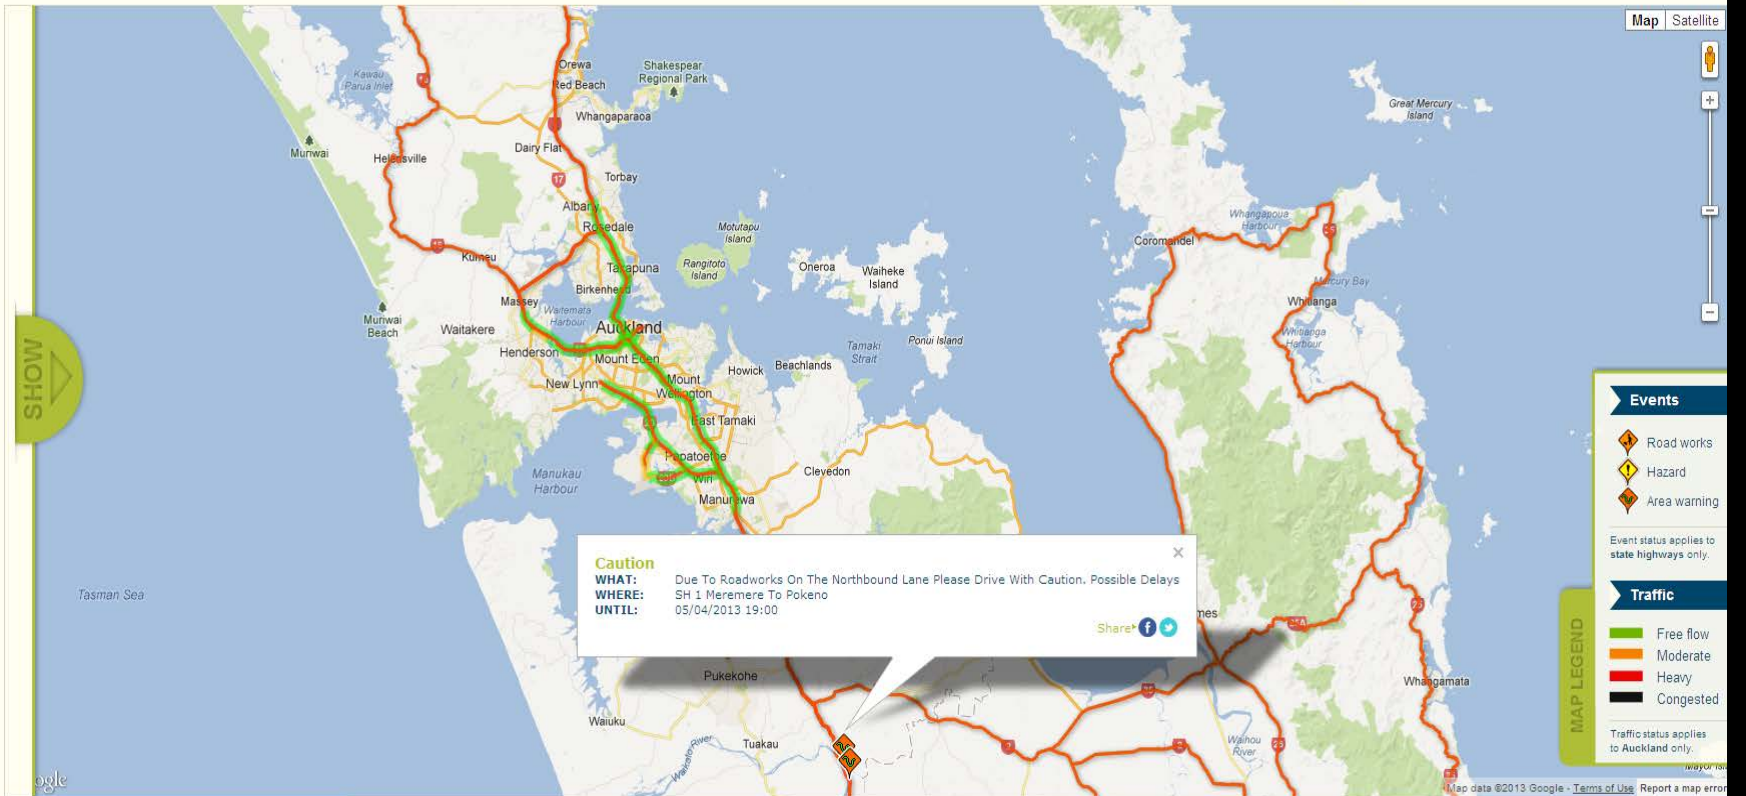

Viewing Events

Helping you make smarter travel choices

Map last updated: less than 1 minute ago

[Need some guidance? Click here](#) [My routes](#) [Log out](#)

Caution
WHAT: Due To Roadworks On The Northbound Lane Please Drive With Caution. Possible Delays
WHERE: SH 1 Meremere To Pokeno
UNTIL: 05/04/2013 19:00

Share [f](#) [t](#)