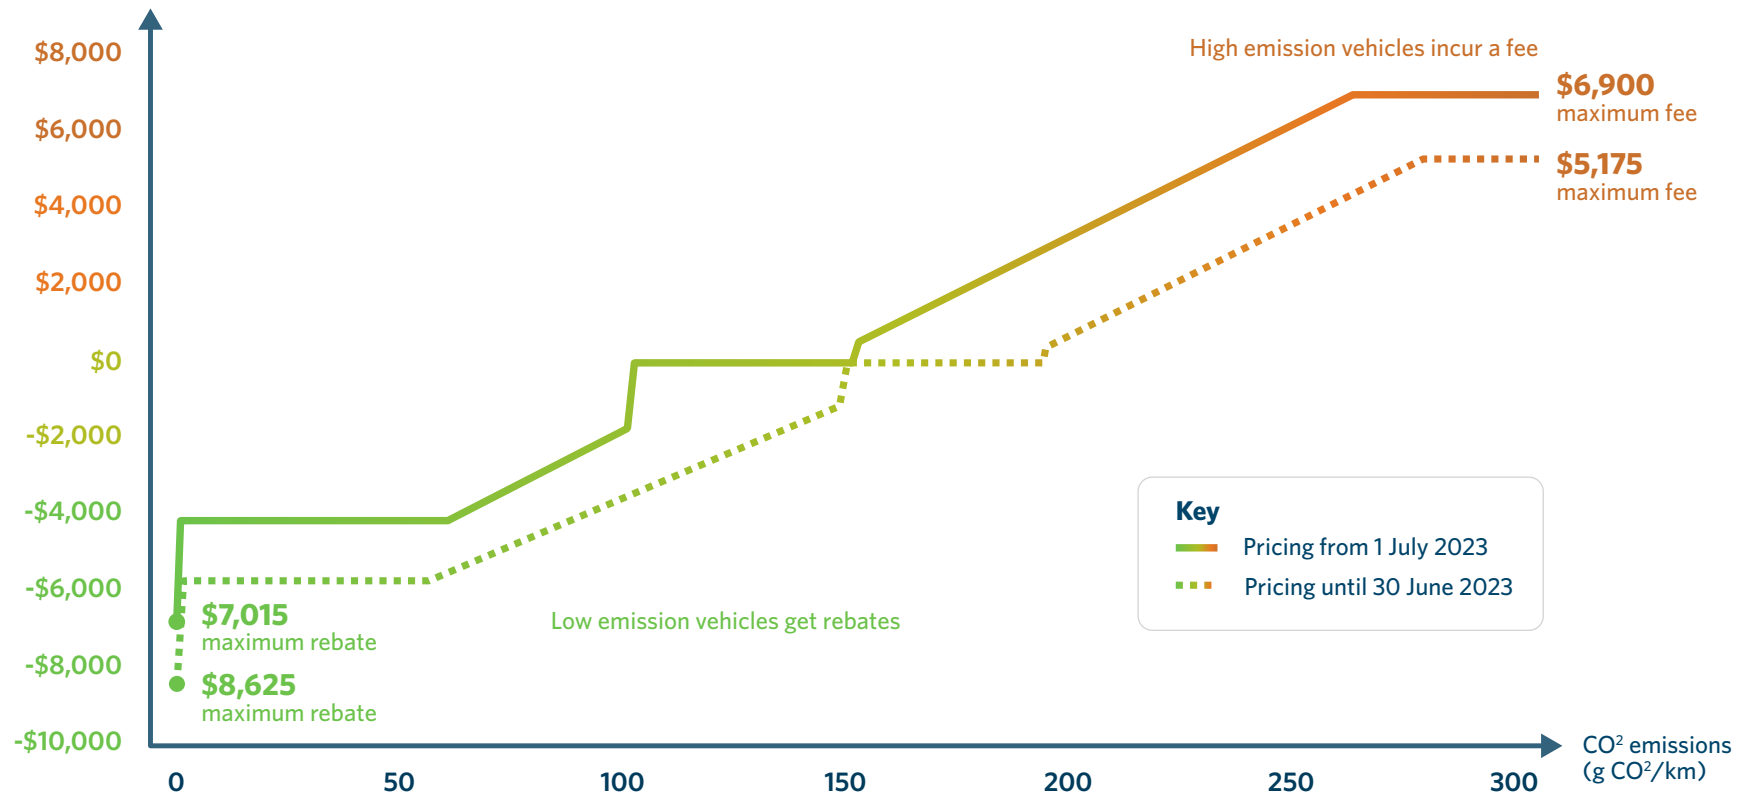

Clean Car Discount rebates and fees for **new vehicles**

BEV
(0g)

PHEV
(20-70g)

Hybrid
(80-130g)

Petrol/Diesel Car
(120-200g)

Petrol/Diesel Van/Ute
(200-300g)

Emission ranges shown here are a guide. Some vehicles may have lower or higher emissions.